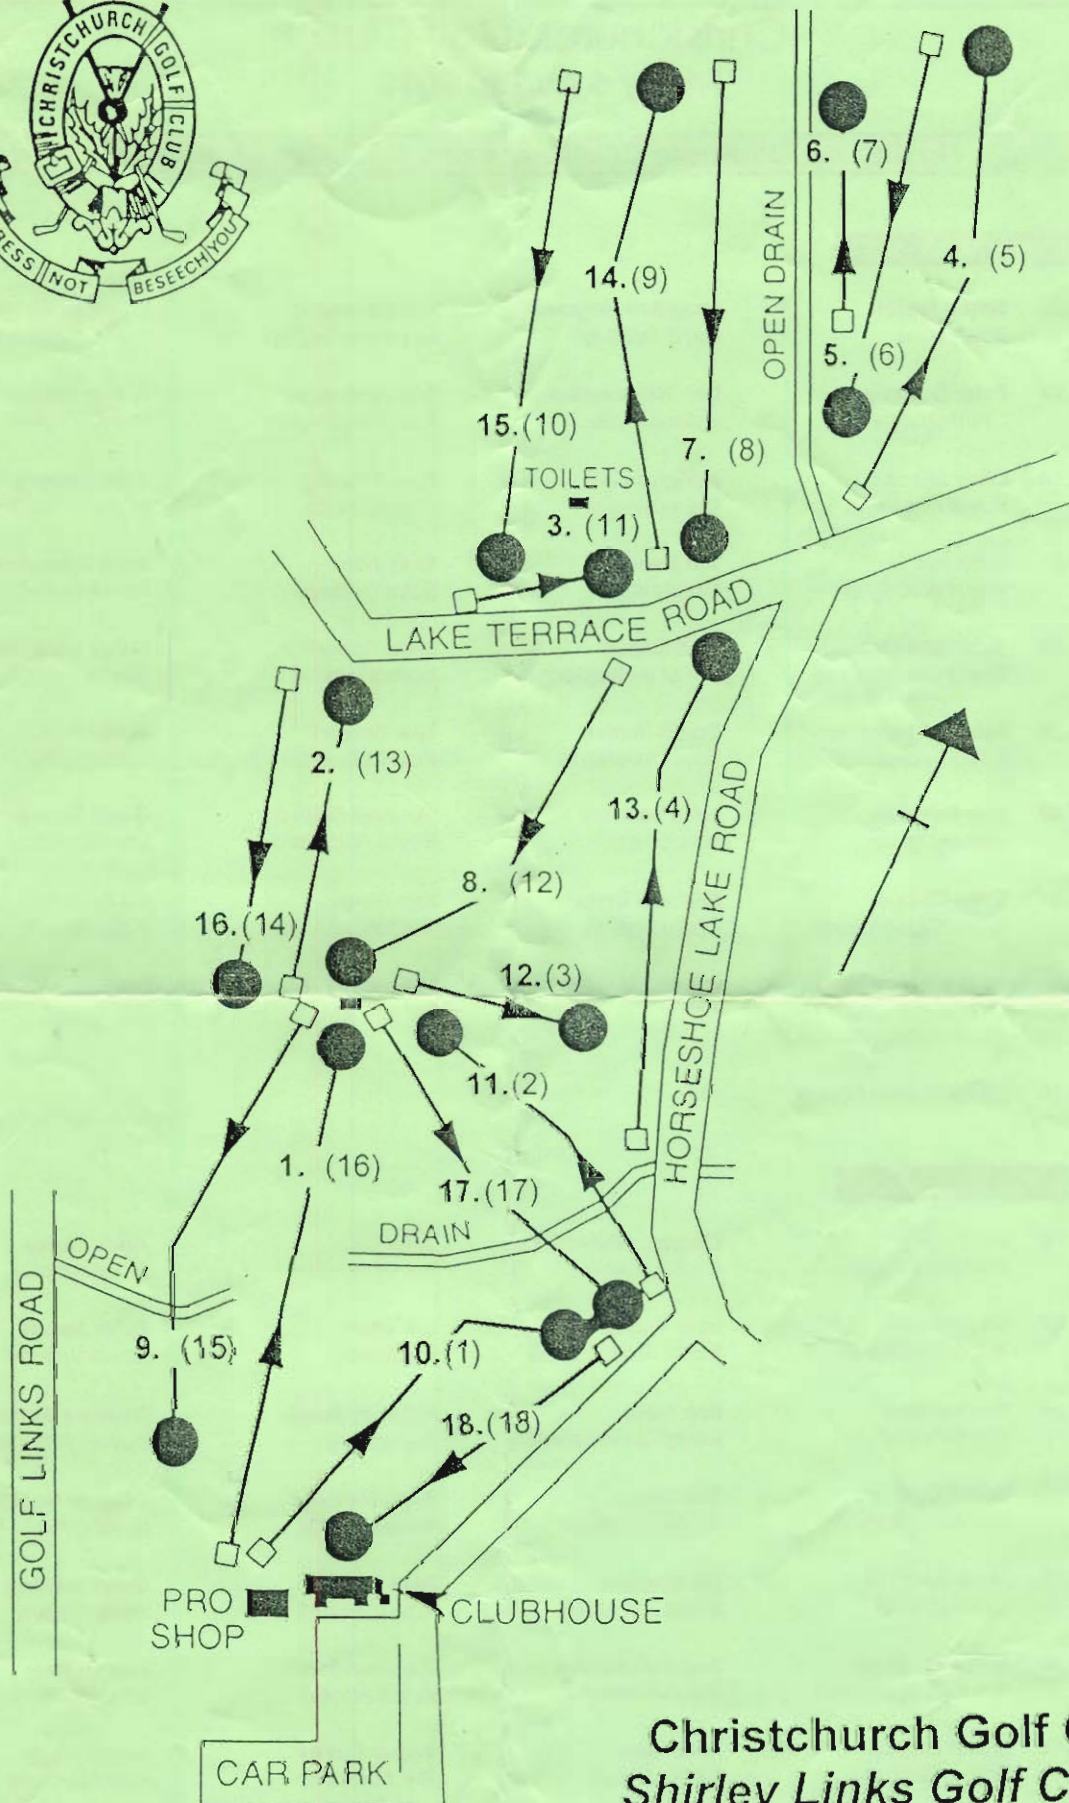

Bledisloe Cup Golf

Christchurch Golf Club

Friday 6 August 2010

Playing the Alternate Course - Tees 1 & 10 from 11.00am

No.1 Tee

11.00	Simon Fraser Barbarians	Laughton Hegarty Royal Sydney	Ian Lindsay Royal Wellington	Graham Vivian Royal Auckland
11.07	Peter Guthrey Christchurch	Don Newcombe Indooroopilly	Rob Anderson Royal Wellington	Arthur Johnson The Australian
11.14	Chris Joyce Royal Auckland	Adrian Byrne The Australian	David Young Christchurch	John Roberts Indooroopilly
11.21	John Tait Royal Wellington	Jim Keegan Christchurch	Ross Adair Royal Sydney	John Greenhaigh Royal Queensland
11.28	Jack Wheeler Royal Queensland	Paul Barrett Royal Wellington	Brian Ronan Barbarians	Geoff Hartigan The Australian
11.35	Robert Chambers Royal Sydney	David Hunter Royal Auckland	Lew Draper Royal Queensland	David Blair Christchurch
11.42	Rob Douglas Indooroopilly	John Sanders Barbarians	Michael Bartrop Royal Auckland	Geoff Davey The Australian
11.49	Chris Cooper Royal Queensland	Michael Dunn Royal Sydney	Ken Fergus Barbarians	Bill Robinson Indooroopilly
11.56	Ivan Hodges	Desmond Knight	Crombie	Treacy
12.03	Dean Palmer Group			
12.10	Dean Plamer Group			

Alternate Course Layout

Christchurch Golf Club Shirley Links Golf Course

() Figure in brackets denotes normal hole layout.

SHIRLEY LINKS Golf Shop

Anthony Doyle | Managing Director
NZPGA Professional / AA Member

Wilsons Rd - Gate H
Snell Lounge Deans Stand Corporate
Door 25B Row GG Seat 259

All Blacks vs Australia
Sat 7 August 2010 7:35 PM
AMI Stadium Christchurch
Gates Open: 5:30 PM

STEPH

CT-18CHRIS071989-518715433
14/07/2010 7:45:14 p.m. | 32 of 100