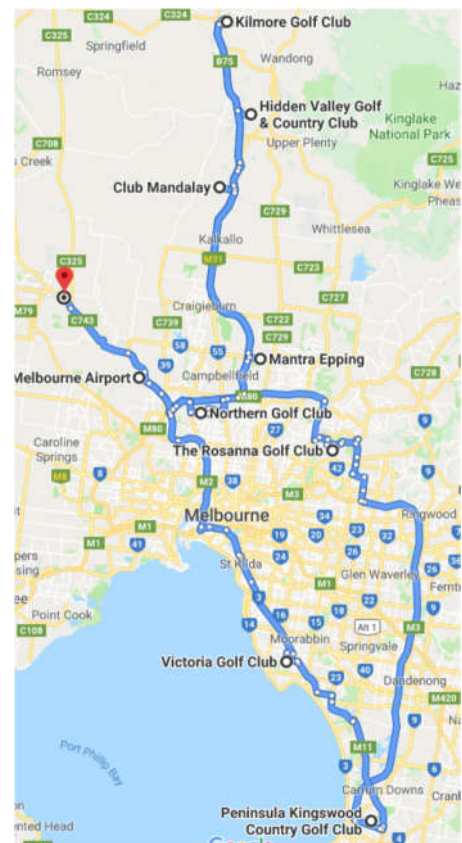

8:34am Long Island Country Club (www.nationalgolf.com.au)

Richard Quedstedt

Long Island Country Club to Victoria Golf Club (25km 55 minutes)

2:00pm Victoria Golf Club (www.victoriagolf.com.au) [Confirmed]

Accommodation: VGC (contact: Karen Trounce

Karen.Trounce@victoriagolf.com.au)

Wednesday 5th February 2020

8:00am Victoria Golf Club (www.victoriagolf.com.au)

Victoria Golf Club to RMGC (2km 10 minutes)

2:00pm RMGC West (www.rmgc.com.au)

RMGC to Victoria Golf Club (2km 10 minutes)

Accommodation: VGC

Thursday 6th February 2020

Victoria Golf Club to Metropolitan Golf Club (10km 40 minutes)

9:13am Metropolitan Golf Club (www.metropolitangolf.com.au)

Metropolitan Golf Club to Oakleigh Golf Club (4km 15 minutes)

2:00pm Golf: Oakleigh Golf Course 9 Holes (<https://oakleighgolf.com.au/>) TBC

Oakleigh Golf Club to Victoria Golf Club (12 km 25 minutes)

Dinner with Paul Carter and Paul Rainey (JWF to confirm location VGC Rotunda open)